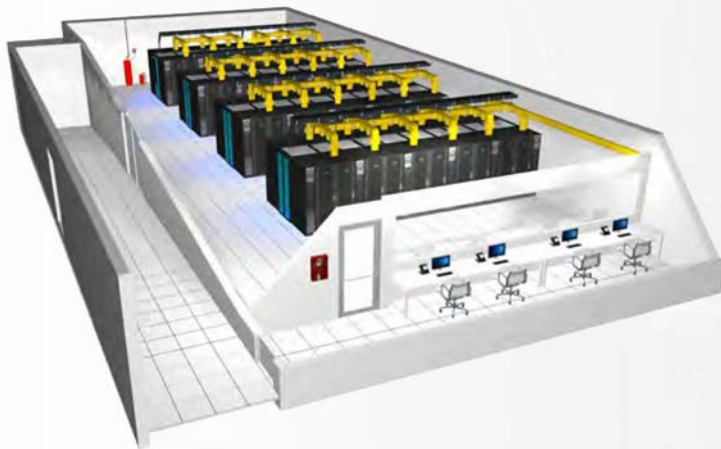

OFFSITE uniquely offers hybrid colo / cloud configurations. Via fiber cross connect, customers can directly connect their colocated systems with hosts running in OFFSITE's private cloud environment. For public cloud applications, datacom options include Azure ExpressRoute and AWS Direct Connect. As a "carrier neutral" facility, customers always have the choice to provision datacom from the preferred carriers.